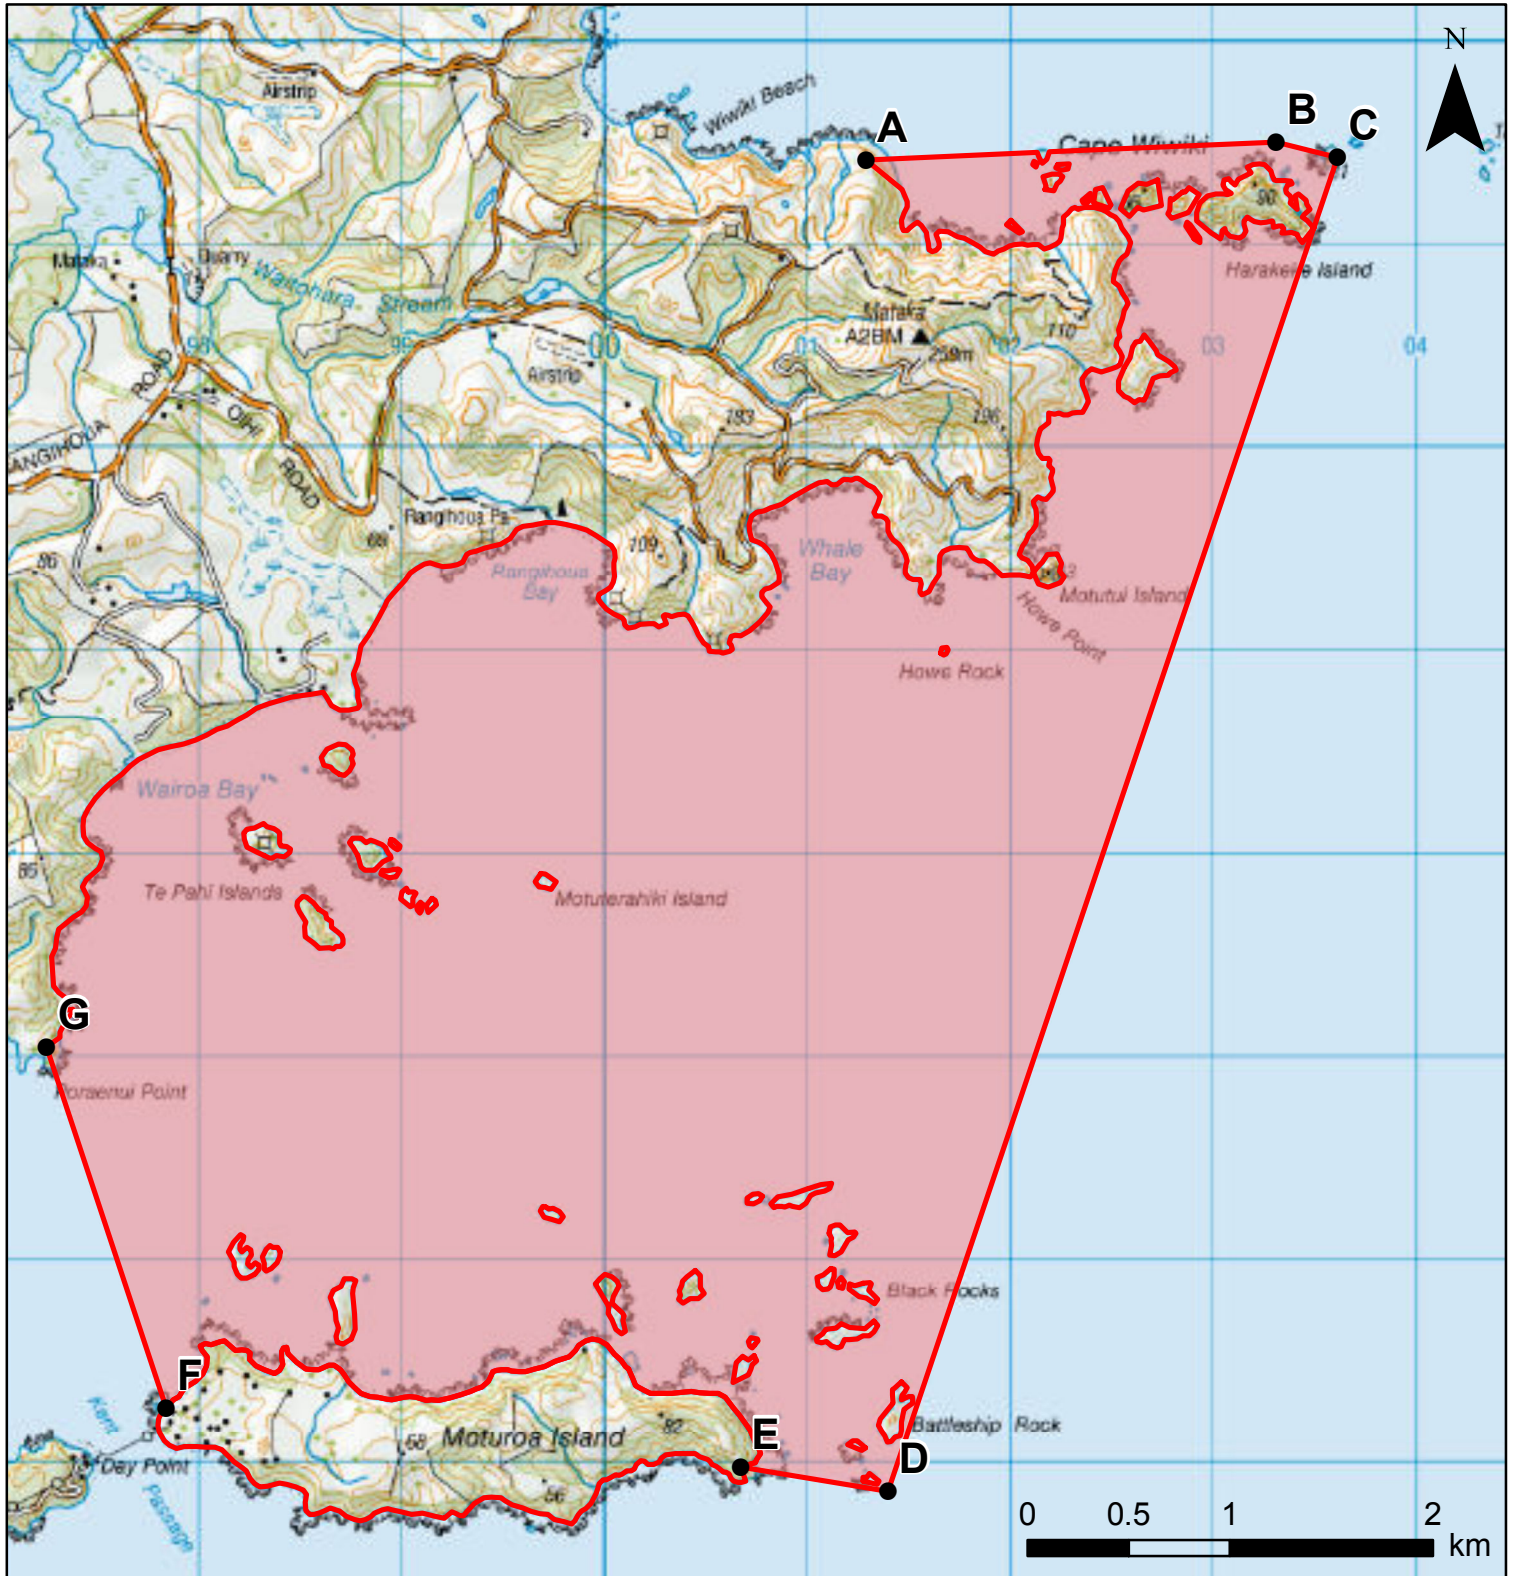

# Te Puna Mātaimai Reserve

## Coordinates

- A: 35°09.18'S 174°06.72'E
- B: 35°09.12'S 174°08.05'E
- C: 35°09.16'S 174°08.25'E
- D: 35°12.73'S 174°06.84'E
- E: 35°12.67'S 174°06.36'E
- F: 35°12.53'S 174°04.49'E
- G: 35°11.57'S 174°04.09'E

## LEGEND

- Mātaimai Reserve Coordinate
- ▭ Mātaimai Reserve Boundary

Ref: 130165

Date: 2 August 2013

Projection: NZTM

Coordinates stated in WGS84 (Lat/Long)  
Produced by: Geospatial Data Management